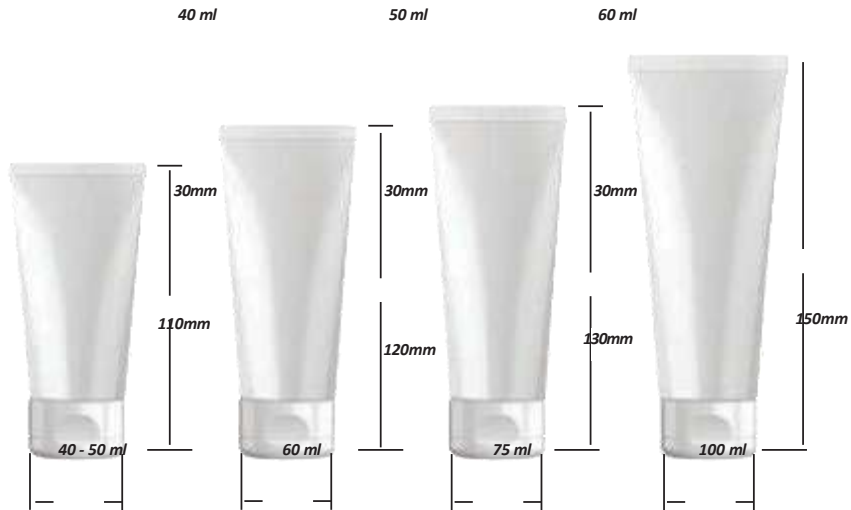

PMP006

PMP006

PMP007

PMP007

Buket Malzemeleri / Guest Room Supplies
PL Kozmetik Tüpler / PL Customizable Cosmetic Tubes

20 mm çap Tüp / 20 mm Diameter Tube

25 mm çap Tüp / 25 mm Diameter Tube

30 mm Diameter Tube / 30 mm çap Tüp