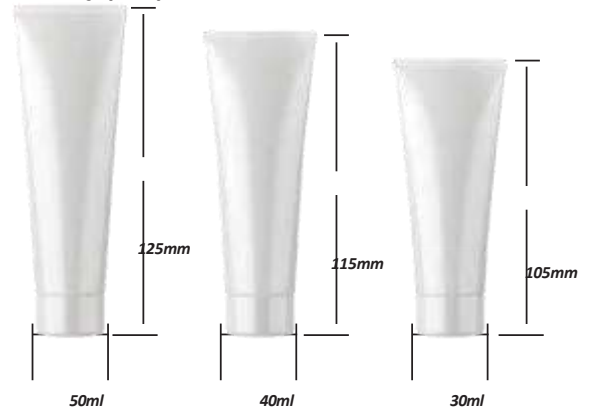

PMP006

PMP006

PMP007

PMP007

Buket Malzemeleri / Guest Room Supplies
PL Kozmetik Tüpler / PL Customizable Cosmetic Tubes

20 mm çap Tüp / 20 mm Diameter Tube

25 mm çap Tüp / 25 mm Diameter Tube

30 mm Diameter Tube / 30 mm çap Tüp