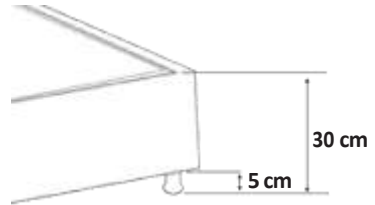

VENUCE Standart Baza / *Standard Base*

BZL001

90 x 190

BZL002

100 x 200

BDU003

140 x 190

BZL004

150 x 200

BZL005

160 x 200

- 5 adet alt kasa kayıt profili
- 8 mm üst ve yan kapak suntalemi
- Örne kumaş kaplama
- Paslanmayı önleyen elektrostatik boya
- Plastik ayak, alt temizliğe imkan veren 5 cm yükseklik

- 5 pcs iron slat support
- 8 mm top and side cover melamine coated chipboard
- Knitted fabric coating
- Anti-rust electrostatic paint
- Plastic foot, allowing for bottom cleaning 5 cm height