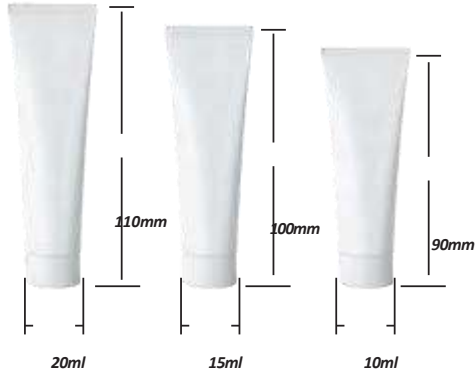

PMP006

PMP006

PMP007

PMP007

Buket Malzemeleri / Guest Room Supplies
PL Kozmetik Tüpler / PL Customizable Cosmetic Tubes

20 mm çap Tüp / 20 mm Diameter Tube

25 mm çap Tüp / 25 mm Diameter Tube

30 mm Diameter Tube / 30 mm çap Tüp